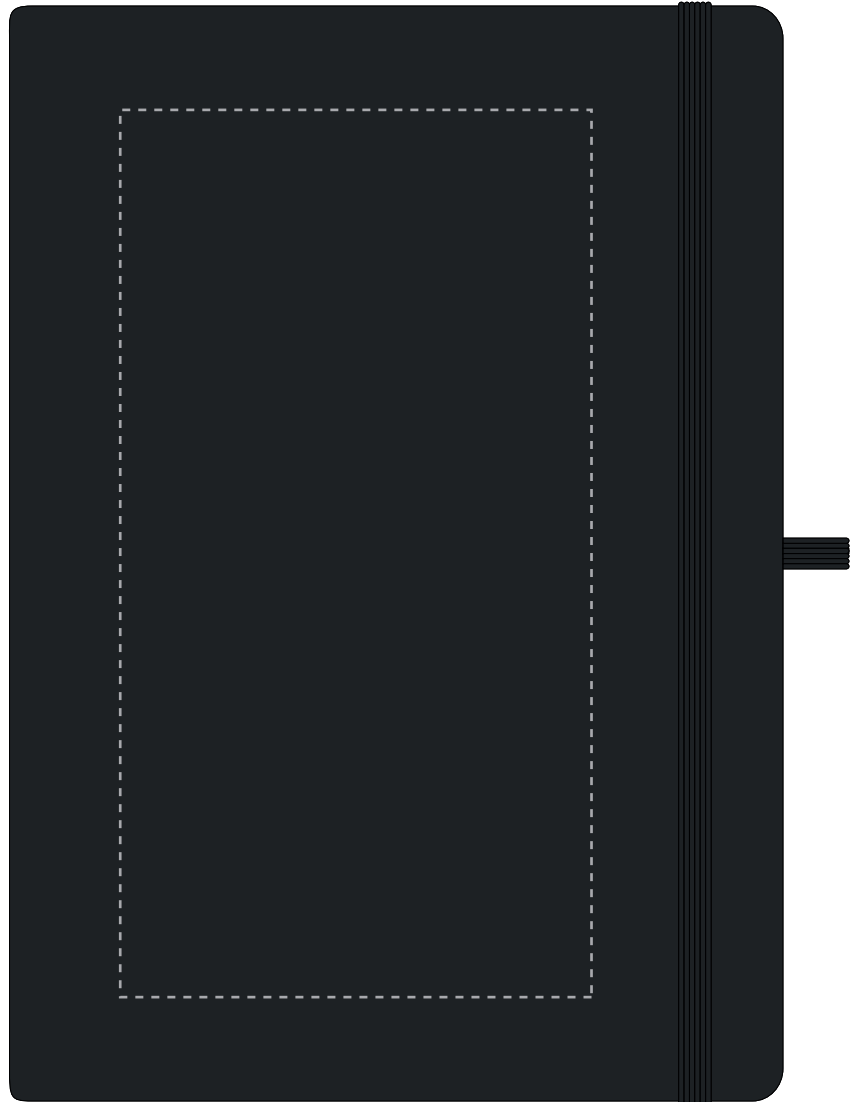

Your Ref:	Quantity:	Product Code: QS0344
Our Ref:	Version: 1	Product Colour: BLACK

**PRINTING CONCERNS:**

We stock this item in the following colours

**PANTONE REFERENCE(S)**

● Debossing/ Foil blocking

Due to the nature of the product the print position may vary by 2 - 3 mm

ARTWORK SCALE 50%

Product Image for visualisation  
- colours may vary

- CENTRED TO PRINT AREA
- CENTRED TO NOTEBOOK

The dashed line is to demonstrate print area and will not appear on your printed item

**PLEASE NOTE:**

To proceed, please approve visual via the online system.

ARTWORK SCALE 100%  
Max print area: 125mm x 235mm